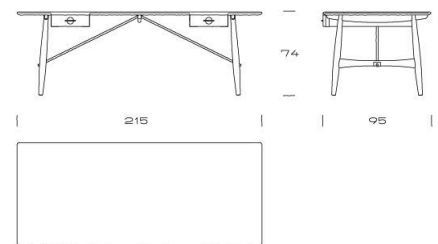

PP 502

“Architect's Desk”

Hans J. Wegner.

CONTEXT

ENQUIRIES
info@contextgallery.com
Tel. 404. 477. 3301
Tel. 800. 886. 0867
contextgallery.com