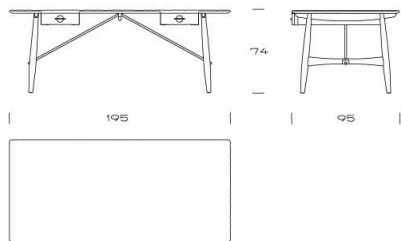

PP 502

“Architect's Desk”

Hans J. Wegner.

CONTEXT

ENQUIRIES
info@contextgallery.com
Tel. 404. 477. 3301
Tel. 800. 886. 0867
contextgallery.com