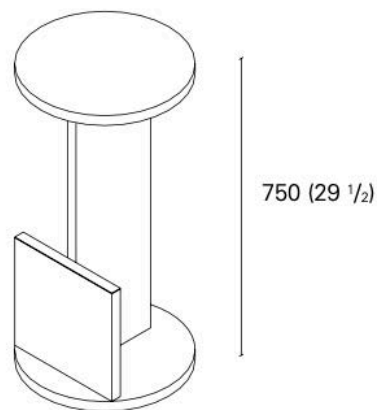

DT01 TANK
STOOL
DESIGN: DAVID THULSTRUP, 2019

Tank is a sculptural bar stool and the first design by David Thulstrup for e15. With its new and clean silhouette, Tank breaks with the classic typology of the bar stool and combines function and mono-materiality in its reduced form at the same time. Tank is available in two heights and made of solid European oak. Tank was originally designed as an integral part of David Thulstrup's striking interior concept for Gasoline Grill in Copenhagen's French Quarter.

DIMENSIONS

l x w/d x h

14 3/4" x 14 3/4" x 26"

14 3/4" x 14 3/4" x 29 1/2"

CONTEXT

ENQUIRIES
info@contextgallery.com

Tel. 404. 477. 3301
Tel. 800. 886.0867

contextgallery.com