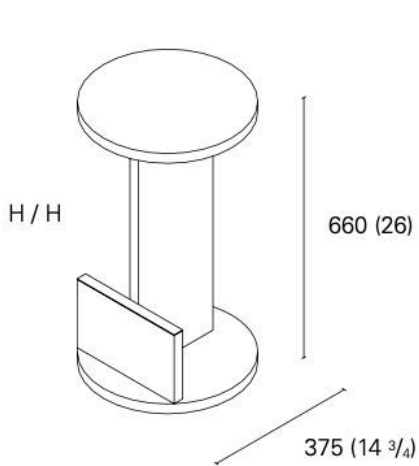

DT01 TANK
STOOL
DESIGN: DAVID THULSTRUP, 2019

Tank is a sculptural bar stool and the first design by David Thulstrup for e15. With its new and clean silhouette, Tank breaks with the classic typology of the bar stool and combines function and mono-materiality in its reduced form at the same time. Tank is available in two heights and made of solid European oak. Tank was originally designed as an integral part of David Thulstrup's striking interior concept for Gasoline Grill in Copenhagen's French Quarter.

DIMENSIONS

l x w/d x h

14 3/4" x 14 3/4" x 26"

14 3/4" x 14 3/4" x 29 1/2"

CONTEXT

ENQUIRIES
info@contextgallery.com

Tel. 404. 477. 3301
Tel. 800. 886.0867

contextgallery.com